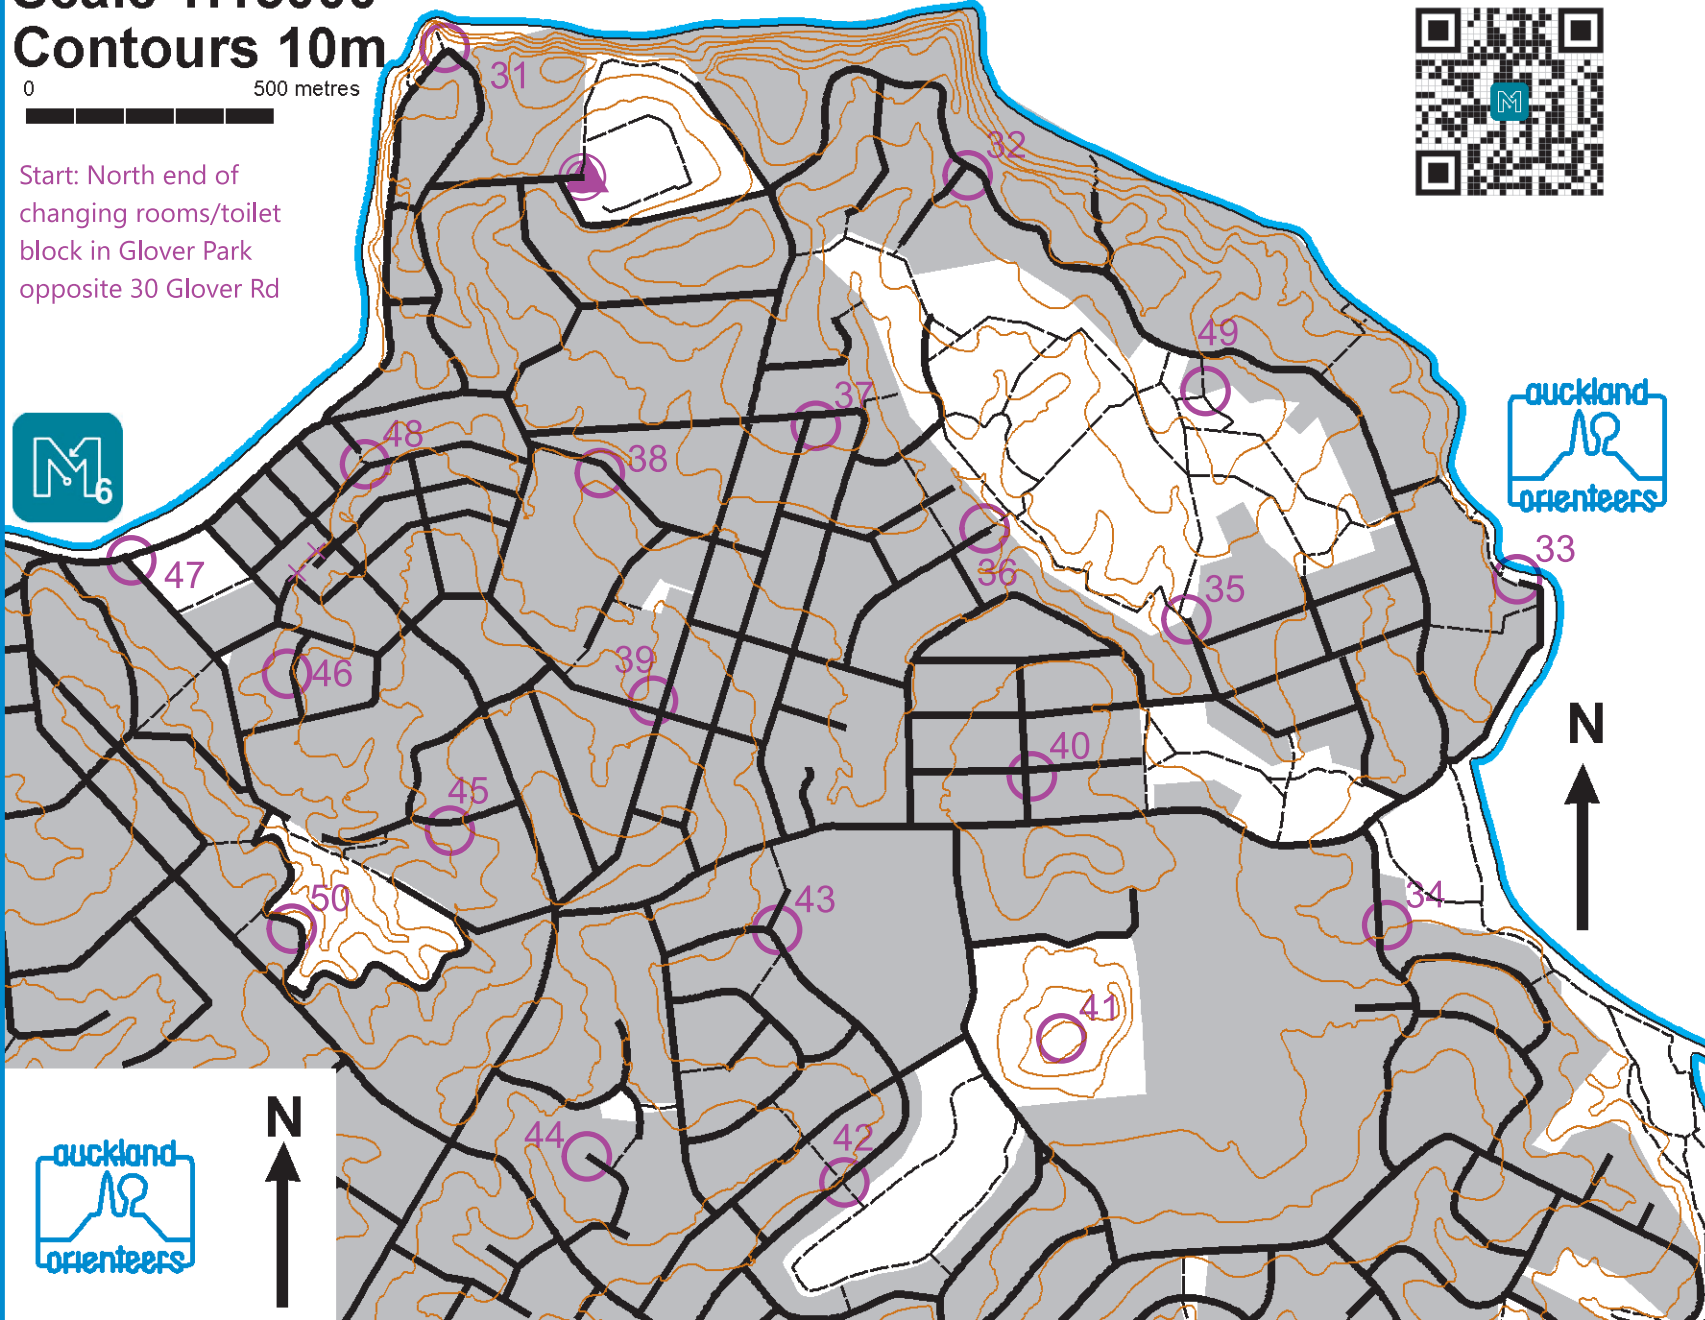

St Heliers Streets

Street Training Activity Oct 2021

QR code to access
this activity in
MapRun app

Scale 1:15000
Contours 10m

www.orienteingauckland.org.nz

0 500 metres

Start: North end of
changing rooms/toilet
block in Glover Park
opposite 30 Glover Rd

- Start Toilets Glover Park
- 31 Flagpole N side road bend
- 32 Road junction S side
- 33 Seat
- 34 Sign outside #30
- 35 Gate at road end
- 36 Tree at end of track
- 37 Tree outside #57
- 38 Pole outside #62A
- 39 Road junction N side
- 40 Intersection SE side
- 41 Trig hill top
- 42 Track end
- 43 Road junction E side
- 44 Pole outside #10
- 45 Pole outside #14
- 46 Steps outside #5
- 47 Park corner
- 48 Sign at top of track
- 49 Gate at track junction
- 50 Road bend W side
- Finish Toilets Glover Park

SCAN HERE TO SIGN-IN WITH
THE NZ COVID TRACER APP